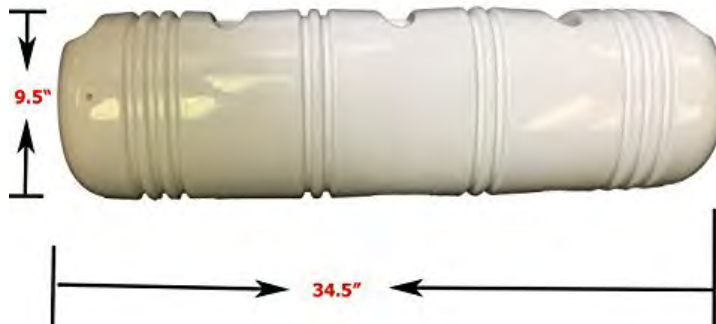

BAIT KNIFE

Model	BK-3
UPC	882746005712
Description	bait knife 420 stainless steel with saw tooth

Model	BK-5 New!
UPC	882746008760
Description	Stainless Steel Pocket Knife 5"(open)

DOCK WHEEL

NEW!!

Model	UPC	Description
DW-9	882746010112	9" Boat Use Dock Wheel
DW-12	882746010105	12" Boat Use Dock Wheel
DW-12C	882746008997	12" Boat Black Wheel & Straight Mount Bracket
DW-35	882746021620	34.5"(L) x 9.5"(H) x 7" (T) Dockside bumper White