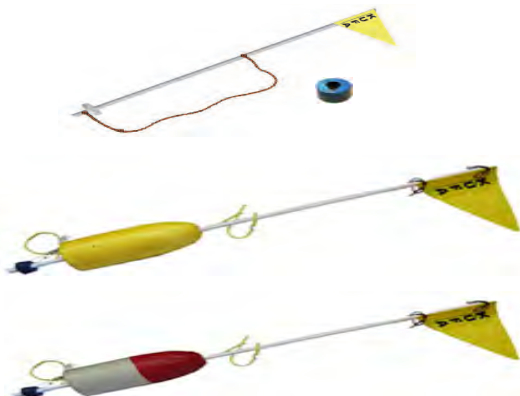

INFLATABLE SHRIMP POT FLOAT

Our new bright yellow 1.5 mm PVC float is easy to see and locate in rough water.

It has enough floatation for most shrimp pot and line combinations. When using heavy duty shrimp pots and 400+ feet of lead core rope two floats are recommended.

Model	UPC	Description
F15Y	882746005972	15" diameter, 1.5mm thickness

FLAG POLE&FLOATS COMBO

Model	UPC	Description
FLP-1	882746006283	Flagpole for traps 1 section, 48"long, High visibility flag with 16 oz weight
FLP-3	882746004890	Flagpole for traps 2 section, 48"long, High visibility flag with 16 oz weight
FLP-W	882746007235	EXTRA 16 oz Weight for FLP-1
FLY-1	882746006238	48" PVC Flag Pole, with high visibility flag, weight, and one 6"x14" Yellow float
FLR-1	882746006245	48" PVC Flag Pole, with high visibility flag, weight, and one 6"x14" red/white float