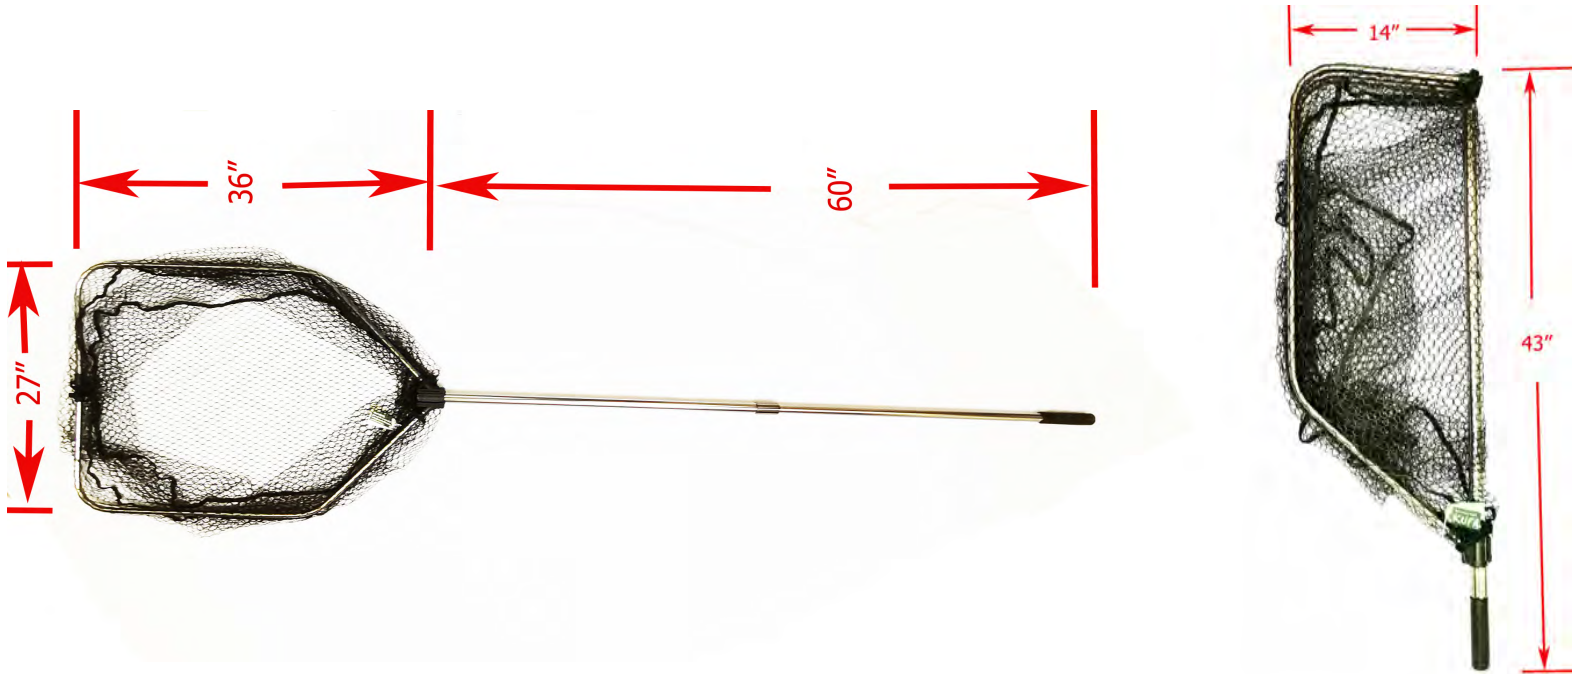

Model	UPC	Description
LND204	882746003121	aluminum landing nets hoop: 15" X 11", handle: 7" net material: knotless Nylon mesh

LDP90 (FC7052)

Model	UPC	Description
LDP-90	882746009222	Large Retractable Aluminum Landing net (Max Length: 7'8") Large hoop size: 20"x27"; Depth:22" ; Telescopic & retractable Aluminum handle, light and strong; Rubberized mesh make it heavy duty and catch-release friendly; The handle can be any length from 41" to 65" Total weight: 2Lb 6 oz

FC7085

Model	UPC	Description
FC7085	882746032435	Large Retractable Aluminum Landing net (Max Length: 8') Large hoop size: 27"x36"; Depth:24" ; Telescopic & retractable Aluminum handle, light and strong; Rubberized mesh make it heavy duty and catch-release friendly; The handle can be any length from 41" to 65" Total weight: 3Lb