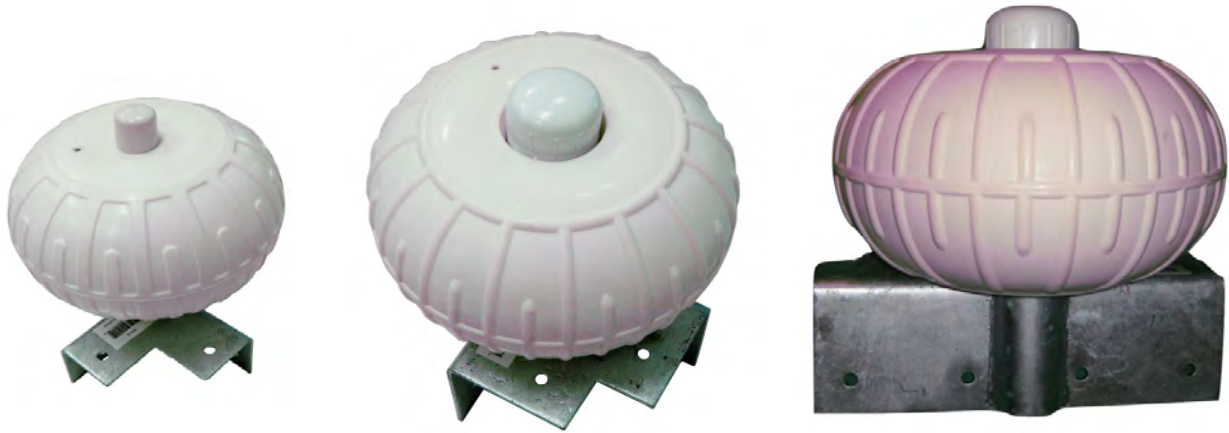

BAIT KNIFE

Model	BK-3
UPC	882746005712
Description	bait knife 420 stainless steel with saw tooth

Model	BK-5 New!
UPC	882746008760
Description	Stainless Steel Pocket Knife 5"(open)

DOCK WHEEL

NEW!!

Model	UPC	Description
DW-9	882746010112	9" Boat Use Dock Wheel
DW-12	882746010105	12" Boat Use Dock Wheel
DW-12C	882746008997	12" Boat Black Wheel & Straight Mount Bracket
DW-35	882746021620	34.5"(L) x 9.5"(H) x 7" (T) Dockside bumper White