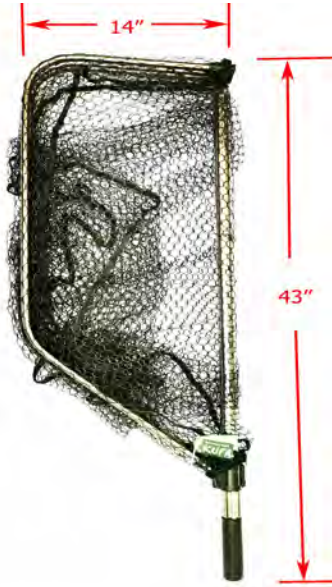

KUFASPORTS

FISHING PRODUCTS

FC7085

2022-2023

SSRC842M

A30 & KAL10 combo

PRN58 & PRN59

Table of Contents

Features:

- High grade graphite blank construction
- High grade cork handles
- Convenient hook keeper
- Thread wrapped guides
- Fine built ceramic guides

Model	UPC	Action	Length	Line Weight (lb)	Lure Weight (oz)	Number of Guides	Pieces
SSRS8062M	882746003428	MF	8'6"	8-17	1/4~3/4	8+Tip	2
SSRS8062MH	882746003435	F	8'6"	12-25	1/2~1.3/4	8+Tip	2
SSRS902M	882746000076	M	9'	5-15	1/8 ~3/8	9 + Tip	2
SSRS1002H	882746004968	F	10"	12-25	1/2~1.3/4	10+Tip	2